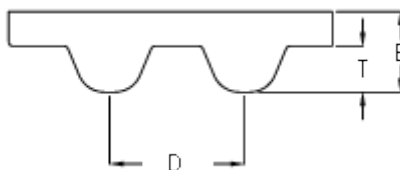

Data Sheet

Article number: 602932750145

Description: Gates timing belt POWERGRIP®
GTX 800 8MX 40

Measures

D (Pitch)	= 8
Height B mm	= 5.6
Height T mm	= 3.4
Length	= 800
Number of teeth	= 100
Type	= 800 8MX 40
Width	= 40